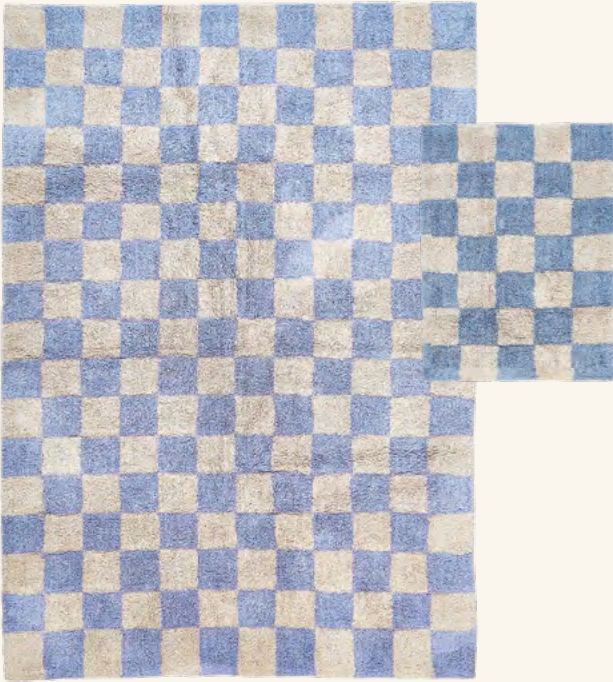

CHECK

60 × 90 cm	#680.090.021	1:23:60:1
90 × 120 cm	#680.120.019	1:47:60:1
140 × 200 cm	#680.200.026	1:119:00:1
200 × 300 cm	#680.300.003	1:239:00:1