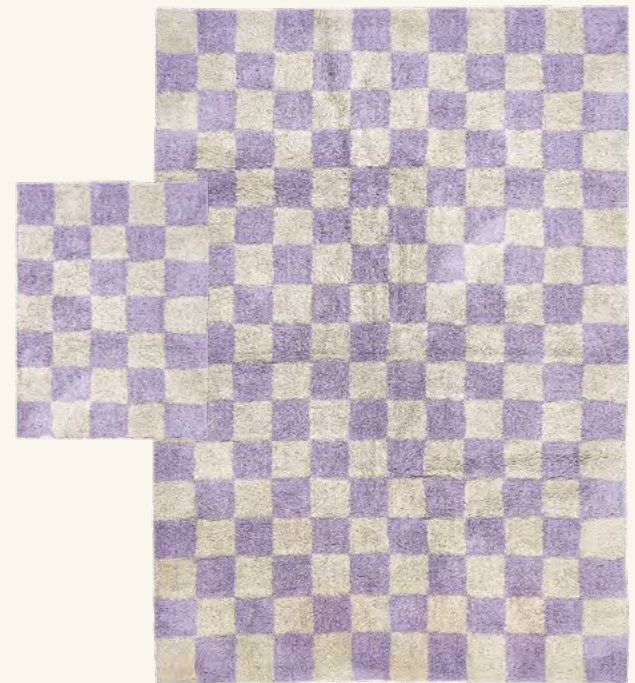

CHECK

60 × 90 cm	#680.090.022	1:23:60:1
90 × 120 cm	#680.120.020	1:47:60:1
140 × 200 cm	#680.200.027	1:119:00:1
200 × 300 cm	#680.300.004	1:239:00:1