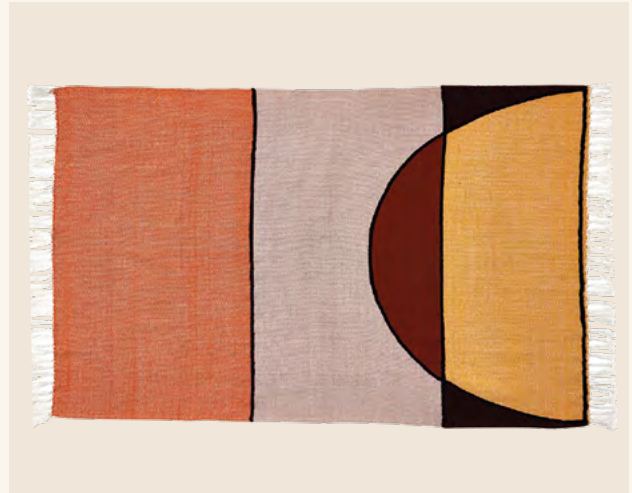

ELEMENTS
item 158.700.022
130 × 180 cm · PET
1:35:60:1