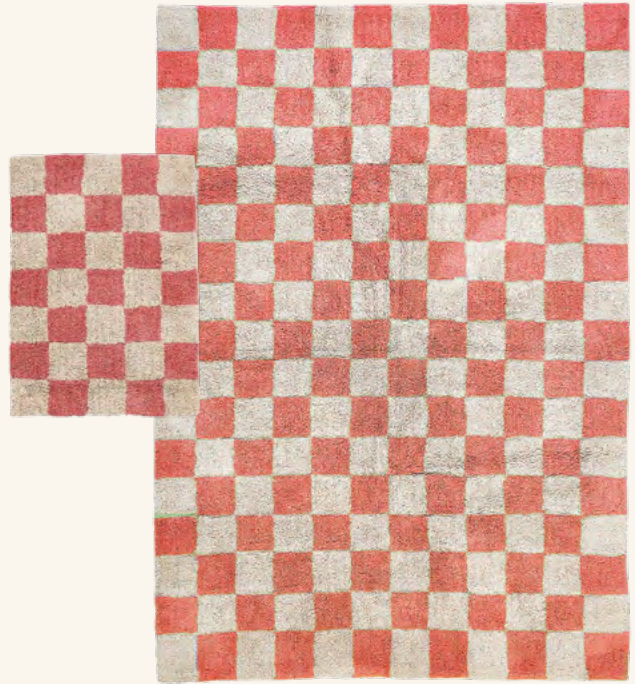

CHECK

60 × 90 cm	#680.090.023	1:23:60:1
90 × 120 cm	#680.120.021	1:47:60:1
140 × 200 cm	#680.200.029	1:119:00:1
200 × 300 cm	#680.300.005	1:239:00:1